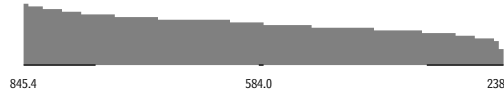

Sparklines: weather

March 6, 2003

Initial sketch: with sorted chart, red marking most recent value, labelled ordered range frame

City

Precipitation

Minneapolis

724.5

New York