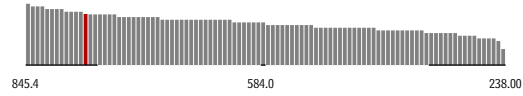

Sparklines: weather

April 3, 2003

Initial sketch: with sorted chart, red marking most recent value, labelled ordered range frame

City

Precipitation

Minneapolis

724.5

New York